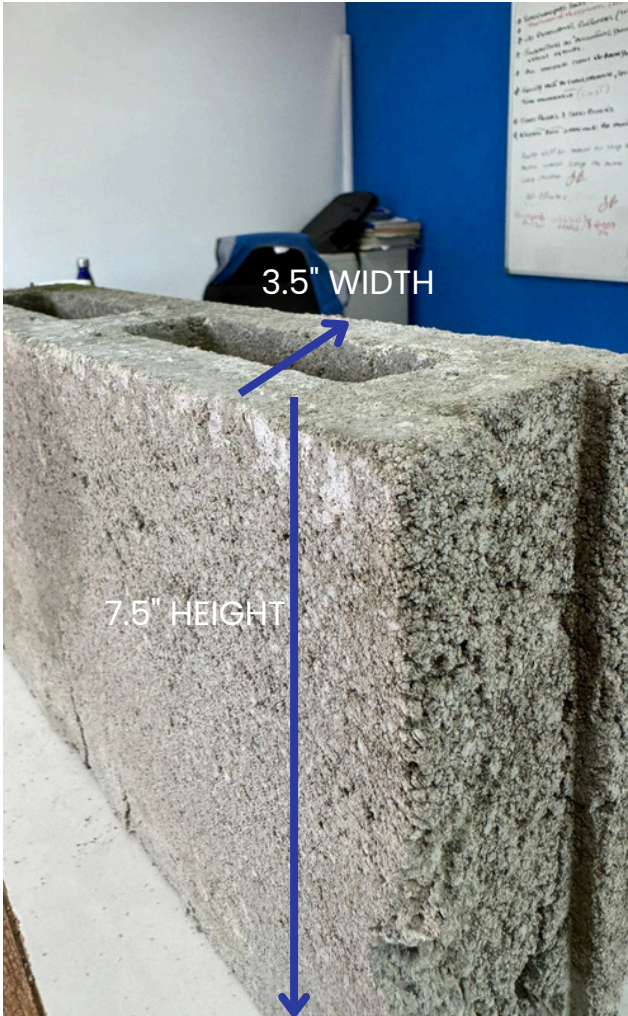

4 INCH BLOCKS

DIMENSIONS ARE:
HEIGHT: 7.5 Inches
WIDTH: 5.5 Inches
WEIGHT: 12 kgs

STONEYARD
PRICE **$230.00**

FACTORY
PRICE **$215.00**

PER PALLET

HOW MANY PCS:: 144 PCs
AVERAGE WEIGHT: 1728 Kgs

PRICE **30,800.00**

HOLLOW BLOCKS