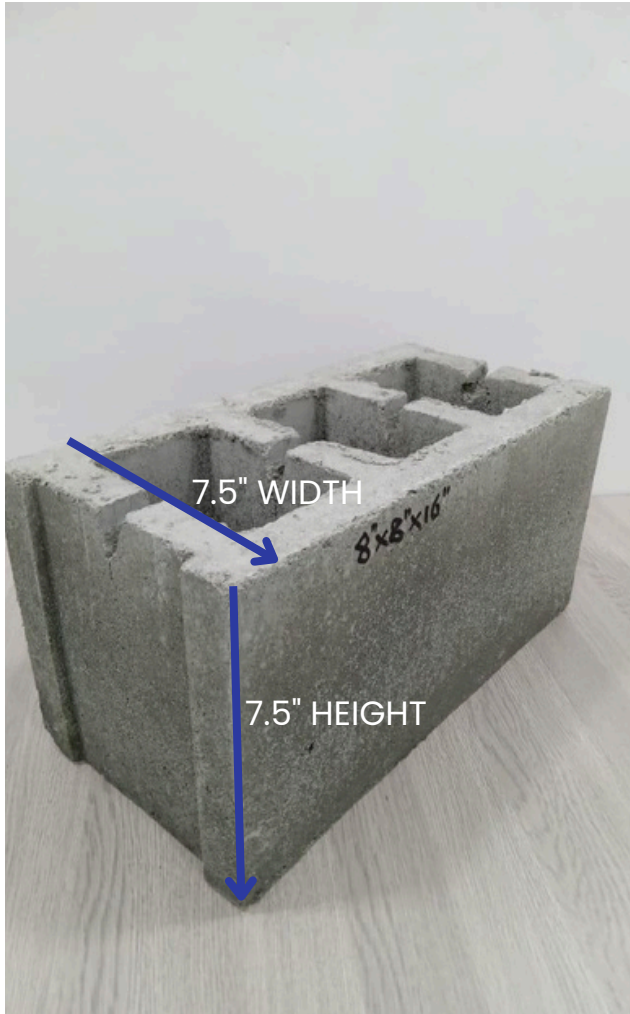

8 INCH BLOCKS

DIMENSIONS ARE:
HEIGHT:7.5 Inches
WIDTH:7.5 Inches
WEIGHT: 17 Kgs

STONEYARD PRICE **$400.00**

FACTORY PRICE **$380.00**

PER PALLET

HOW MANY PCS: 100 PCs
AVERGAE WEIGHT: 1700 KG

PRICE **38,000.00**

HOLLOW BLOCKS