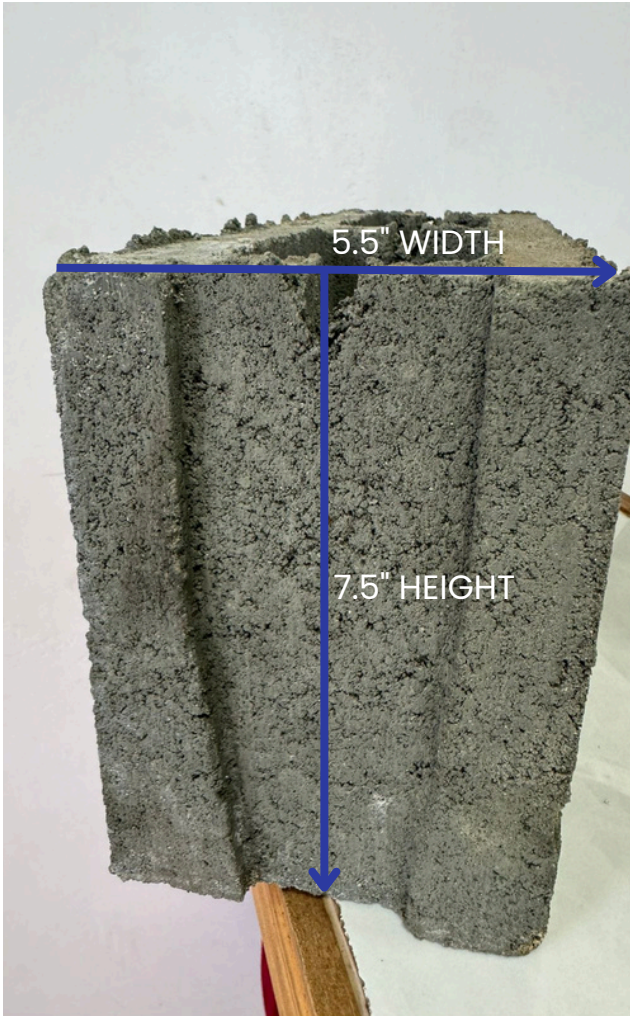

6 INCH BLOCKS

DIMENSIONS ARE:
HEIGHT:7.5 Inches
WIDTH:5.5 Inches
WEIGHT: 16 kgs

STONEYARD PRICE **$340.00**

FACTORY PRICE **$320.00**

PER PALLET

HOW MANY PCS: 121 PCs
AVERAGE WEIGHT: 1700 KG

PRICE **38,720.00**

HOLLOW BLOCKS